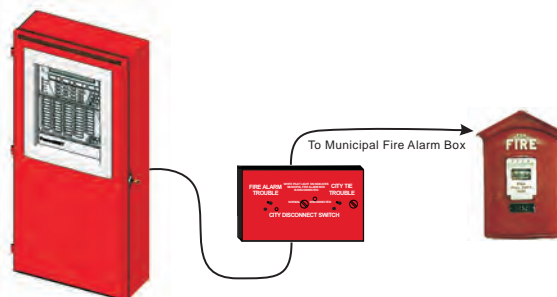

### DESCRIPTION

The ARIES NETLink system provides a Stand-Alone Control Box designed specifically for installation in the City of Chicago. The front panel includes a City Disconnect Key Switch with two positions: Normal and Disconnected. Turning the key switch to the “Normal” position connects the ARIES NETLink control unit to the City Tie circuit. Turning the key switch to the “Disconnected” position disconnects the ARIES NETLink control unit from the City Tie circuit. A prominently-displayed white Pilot Light illuminates when the circuit is disconnected.

Figure 1. City of Chicago Stand-Alone Control Box

### ORDERING INFORMATION

Part Number	Description
<b>ARIES NETLink SYSTEMS</b>	
76-800500-001	City of Chicago Stand-Alone Control Box
76-800102-001	City of Chicago ARIES NETLink 3-Tiered Kit (consists of ARIES NETLink 3-Tiered Control Unit, City of Chicago Dead Front Cover, City of Chicago Stand-Alone Control Box and mounting hardware)
76-800202-001	City of Chicago ARIES NETLink 2-Tiered Kit (consists of ARIES NETLink 2-Tiered Control Unit, City of Chicago Dead Front Cover, City of Chicago Stand-Alone Control Box and mounting hardware)